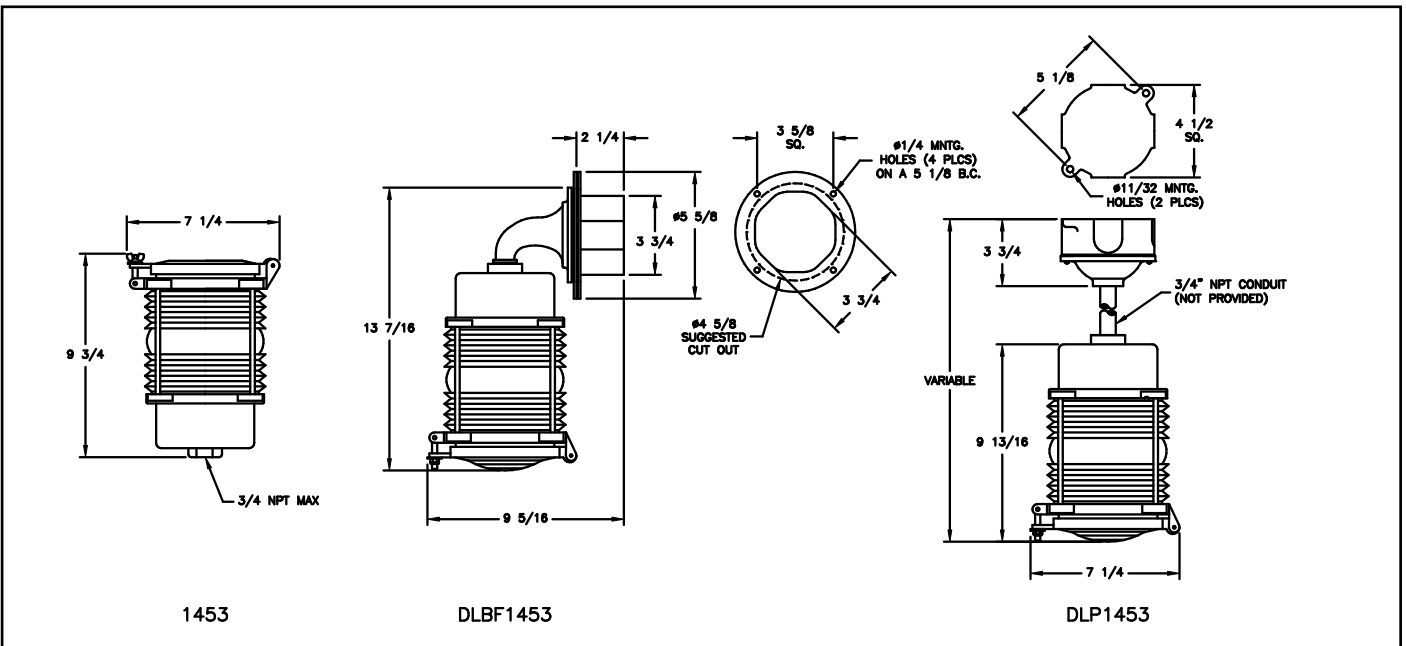

DIMENSIONS

Dimensions in inches

LUMINAIRE TECHNICAL SPECIFICATIONS

HOUSING

Available in rugged heavy cast marine brass with a natural finish.

OUTLETS

1453 & DLP type units are supplied drilled with one 3/4" NPT outlet. Other outlet sizes are available up to a maximum of 1" NPT. DLBF types are supplied undrilled.