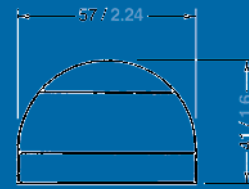

USCG	A-16	CE
	12 V	Standard 12V / 10W

Series 22 - Navigation Lights Designed for North America. Plug in lights with four base options.

Application

Application depending on visibilities.
See table in technical information.

Housing

Polycarbonate black with aluminum poles.
(5) Black anodized aluminum poles.

Optics

Polycarbonate; range of visibility 1 nm,
All-round 2 nm

Electric

(3) Exclusive patented sound signal base designed for fishing boats with mounted trolling motors

1