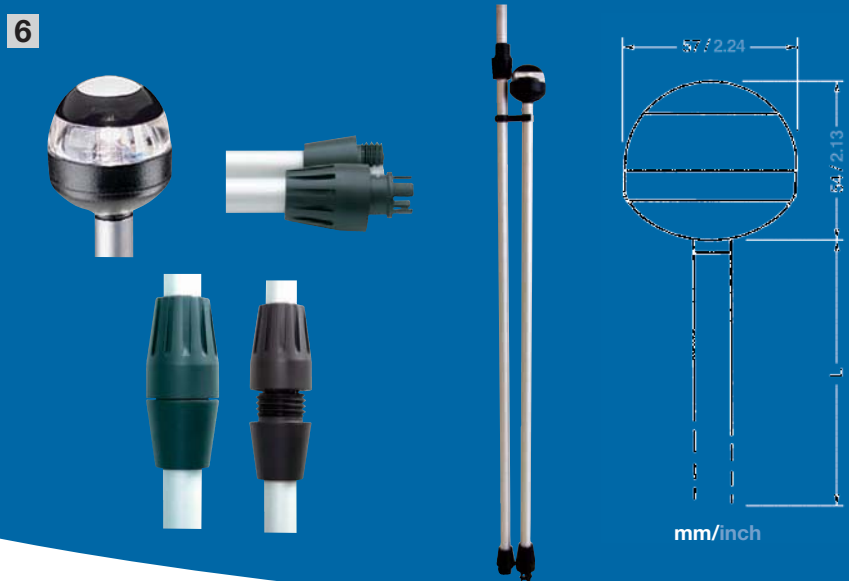

Polycarbonate black with aluminum poles. (5)  
Black anodized aluminum poles.

**Optics**

Polycarbonate; range of visibility 1 nm,  
All-round 2 nm

**Electric**

(3) Exclusive patented sound signal base  
designed for fishing boats with mounted  
trolling motors

Bulb included		12 V / 10 W						
Description	Visibility	Pole color	4 L 305 mm 12"	4 L 1067 mm 42"	4 L 1219 mm 48"	4 L 1372 mm 54"	4 L 1524 mm 60"	
 bicolor	1 nm	silver	22112					
 all-round	2 nm	black		22420	22480	22540	22600	
 bicolor with task	1 nm	silver	22110					

Bulb included		12 V / 10 W						
Description	Visibility	Pole color	5 L 381 mm 15"	5 L 1524 mm 60"	6 L 1372 mm 54"	6 L 1524 mm 60"	6 L 1829 mm 72"	
 bicolor, plug-in w/o base	1 nm	black	22215					
 all-round	2 nm	black		22602				
 all-round	2 nm	silver			22546	22606	22726	

7

Description		
7	plug-in base black	22810
	plug-in base black w. stainless steel insert	22812
	plug-in base stainless steel	24810

8

Bulb included		12 V / 10 W				
Description	Visibility	Pole color	L 203 mm 8"	L 305 mm 12"	L 508 mm 20"	
8  all-round fold down	2 nm	silver	22008	22012	22020	