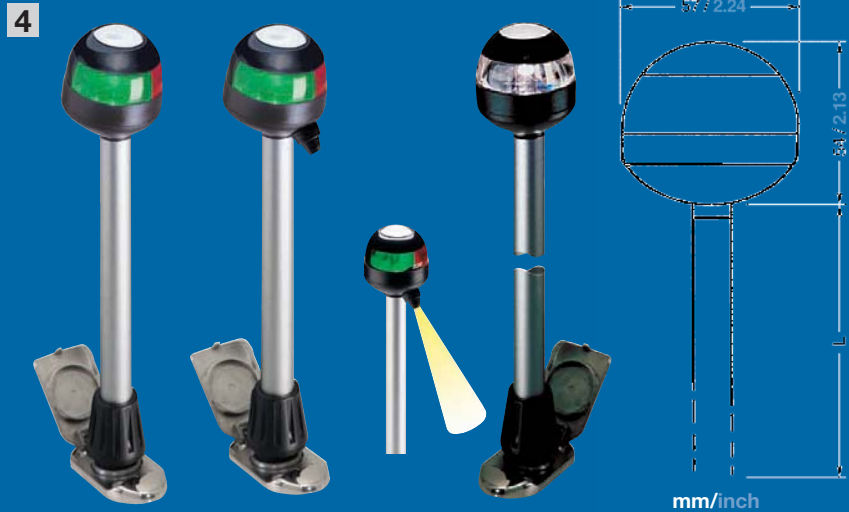

Polycarbonate black with aluminum poles. (5)  
Black anodized aluminum poles.

**Optics**

Polycarbonate; range of visibility 1 nm,  
All-round 2 nm

**Electric**

(3) Exclusive patented sound signal base  
designed for fishing boats with mounted  
trolling motors

Bulb included		12 V / 10 W						
Description	Visibility	Pole color	4 L 305 mm 12"	4 L 1067 mm 42"	4 L 1219 mm 48"	4 L 1372 mm 54"	4 L 1524 mm 60"	
 bicolor	1 nm	silver	22112					
 all-round	2 nm	black		22420	22480	22540	22600	
 bicolor with task	1 nm	silver	22110					

Bulb included		12 V / 10 W						
Description	Visibility	Pole color	5 L 381 mm 15"	5 L 1524 mm 60"	6 L 1372 mm 54"	6 L 1524 mm 60"	6 L 1829 mm 72"	
 bicolor, plug-in w/o base	1 nm	black	22215					
 all-round	2 nm	black		22602				
 all-round	2 nm	silver			22546	22606	22726	

7

Description		
7	plug-in base black	22810
	plug-in base black w. stainless steel insert	22812
	plug-in base stainless steel	24810

8

Bulb included		12 V / 10 W				
Description	Visibility	Pole color	L 203 mm 8"	L 305 mm 12"	L 508 mm 20"	
8  all-round fold down	2 nm	silver	22008	22012	22020	