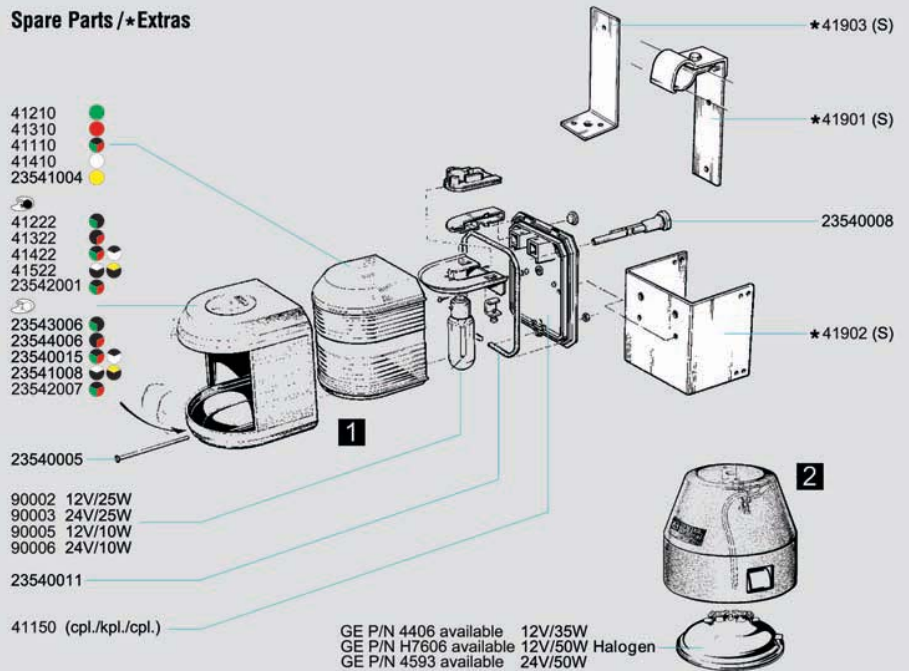

Spare Parts / *Extras