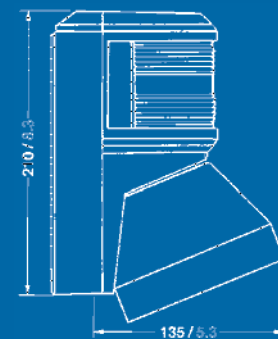

Optics

(Fresnel) plastic, shock resistant, seawater resistant, easy to change; range of visibility 2 nm (Masthead 3 nm)

Protection

IP 55 - Navigation Lights,
IP 67 - Foredeck Lights

Electric

(1) 3 wire (2) 2 wire

1

mm/inch

2

mm/inch

Bulb included										
Description	Vessels	Wattage	Visibility	Housing color	12 V 25 W	24 V 25 W	Housing color	12 V 25 W	24 V 25 W	
1  starboard	< 50 m	25 W	2 nm	black	41200	41220	white	41201	41221	
 port	< 50 m	25 W	2 nm	black	41300	41320	white	41301	41321	
 bicolor	< 20 m	25 W	2 nm	black	41100	41120	white	41101	41121	
 masthead	< 20 m	25 W	3 nm	black	41400	41420	white	41401	41421	
 stern	< 50 m	10 W	2 nm	black	41500	41520	white	41501	41521	
 stern yellow	< 50 m	25 W	2 nm	black	41502	3541403	white			
2  masthead/ foredeck comb.	< 20 m	25 W 50 W	3 nm	black	41404	41424	white	41405	41425	