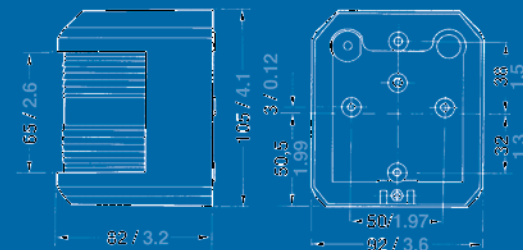

1

mm/inch

2

mm/inch

Bulb included										
Description	Vessels	Wattage	Visibility	Housing color	12 V 25 W	24 V 25 W	Housing color	12 V 25 W	24 V 25 W	
1  starboard	< 50 m	25 W	2 nm	black	41200	41220	white	41201	41221	
 port	< 50 m	25 W	2 nm	black	41300	41320	white	41301	41321	
 bicolor	< 20 m	25 W	2 nm	black	41100	41120	white	41101	41121	
 masthead	< 20 m	25 W	3 nm	black	41400	41420	white	41401	41421	
 stern	< 50 m	10 W	2 nm	black	41500	41520	white	41501	41521	
 stern yellow	< 50 m	25 W	2 nm	black	41502	3541403	white			
2  masthead/ foredeck comb.	< 20 m	25 W 50 W	3 nm	black	41404	41424	white	41405	41425	