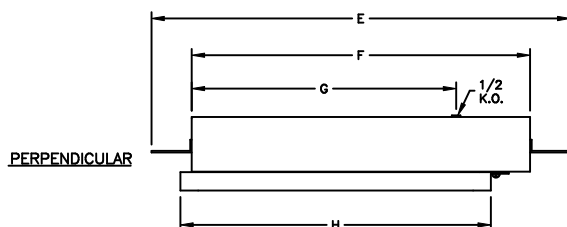

OPTIONS

To obtain a luminaire with any of the options listed below, please add the following suffix to the part number (not all options can be combined):

- | | |
|--|-------|
| ▼ Emergency Versions (1 lamp) | EM |
| ▼ Red Filter Tube (1 Lamp) | RV-1* |
| ▼ Red Filter Tube (all Lamps) | RV* |
| ▼ Blue Filter Tube (1 Lamp) | BV-1* |
| ▼ Blue Filter Tube (all Lamps) | BV* |
| ▼ 120-277v 50/60 Hz (17, 24, 32 & 54w) | -127 |
| ▼ 220v 50Hz | -225 |
| ▼ 220v 60Hz | -226 |
| ▼ 277v 60Hz | -276 |

* 17w, 20w, 32w & 40w only.

DIMENSIONS

	A	B	C	D	E	F	G	H
17W, 20W, 24W	33 ³ / ₄	24 ¹⁵ / ₁₆	5	28 ¹ / ₂	29 ⁷ / ₁₆	24 ¹⁵ / ₁₆	20	22 ⁵ / ₈
32W, 40W, 54W	57 ¹ / ₂	45 ¹¹ / ₁₆	14 ³ / ₄	52 ¹ / ₄	53 ⁵ / ₈	49 ¹ / ₈	34	46 ¹ / ₄