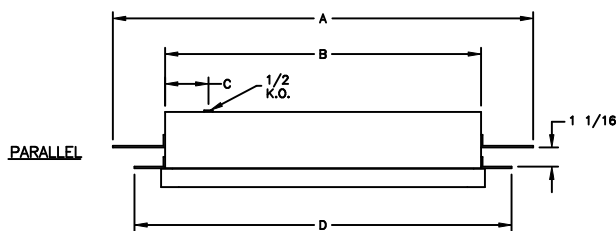

OPTIONS

To obtain a luminaire with any of the options listed below, please add the following suffix to the part number (not all options can be combined):

- | | |
|--|-------|
| ▼ Emergency Versions (1 lamp) | EM |
| ▼ Red Filter Tube (1 Lamp) | RV-1* |
| ▼ Red Filter Tube (all Lamps) | RV* |
| ▼ Blue Filter Tube (1 Lamp) | BV-1* |
| ▼ Blue Filter Tube (all Lamps) | BV* |
| ▼ 120-277v 50/60 Hz (17, 24, 32 & 54w) | -127 |
| ▼ 220v 50Hz | -225 |
| ▼ 220v 60Hz | -226 |
| ▼ 277v 60Hz | -276 |

* 17w, 20w, 32w & 40w only.

DIMENSIONS

	A	B	C	D	E	F	G	H
17W, 20W, 24W	33 ³ / ₄	24 ¹⁵ / ₁₆	5	28 ¹ / ₂	29 ⁷ / ₁₆	24 ¹⁵ / ₁₆	20	22 ⁵ / ₈
32W, 40W, 54W	57 ¹ / ₂	45 ¹¹ / ₁₆	14 ³ / ₄	52 ¹ / ₄	53 ⁵ / ₈	49 ¹ / ₈	34	46 ¹ / ₄