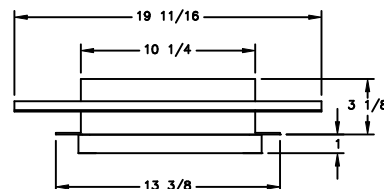

OPTIONS

To obtain a luminaire with any of the options listed below, please add the following suffix to the part number (not all options can be combined):

- | | |
|--|-------|
| ▼ Emergency Versions (1 lamp) | EM |
| ▼ Red Filter Tube (1 Lamp) | RV-1* |
| ▼ Red Filter Tube (all Lamps) | RV* |
| ▼ Blue Filter Tube (1 Lamp) | BV-1* |
| ▼ Blue Filter Tube (all Lamps) | BV* |
| ▼ 120-277v 50/60 Hz (17, 24, 32 & 54w) | -127 |
| ▼ 220v 50Hz | -225 |
| ▼ 220v 60Hz | -226 |
| ▼ 277v 60Hz | -276 |

* 17w, 20w, 32w & 40w only.

DIMENSIONS

	A	B	C	D	E	F	G	H
17W, 20W, 24W	33 ³ / ₄	24 ¹⁵ / ₁₆	5	28 ¹ / ₂	29 ⁷ / ₁₆	24 ¹⁵ / ₁₆	20	22 ⁵ / ₈
32W, 40W, 54W	57 ¹ / ₂	45 ¹¹ / ₁₆	14 ³ / ₄	52 ¹ / ₄	53 ⁵ / ₈	49 ¹ / ₈	34	46 ¹ / ₄