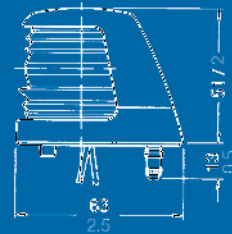

USCG	IMO	CE
	12 V	BA 9s 12V,5W

Series 20 - Navigation Lights designed for Power Boats

Application

Application depending on visibilities. See table in technical information. Signal white also for sailing boats.

Housing

Polycarbonate black or white, shock resistant, non-corrosive, nonmagnetic, seawater resistant.

Optics

(Fresnel) Polycarbonate, shock resistant; range of visibility 2 nm (Starboard, Port, Bicolor 1 nm)

Protection

IP 45

Electric

2 wire, 160 mm /6.3" lead, 0.82 mm² /AWG 18

1