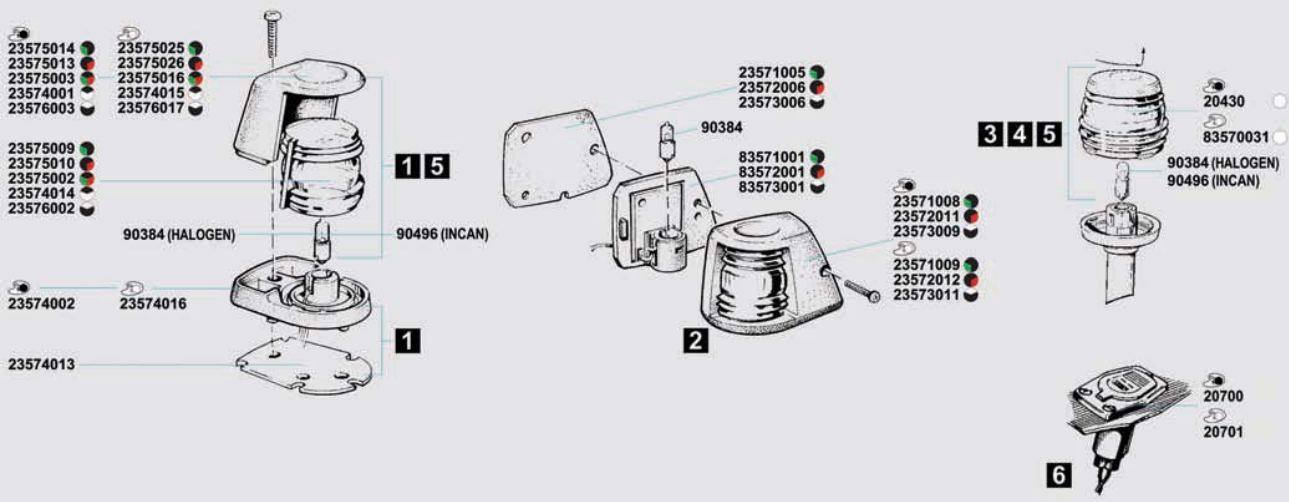

Bulb included							1	2
Description		Vessels	Wattage	Visibility	Housing color			
	starboard	< 12 m	5 W	1 nm	black	20200	20202	
					white	20201	20203	
	port	< 12 m	5 W	1 nm	black	20300	20302	
					white	20301	20303	
	bicolor	< 12 m	5 W	1 nm	black	20100		
					white	20101		
	masthead	< 12 m	5 W	2 nm	black	20400		
					white	20401		
	stern	< 50 m	5 W	2 nm	black	20500	20502	
					white		20503	
	masthead all-round	< 12 m	5 W	2 nm	black	20410		

Spare Parts

Plug in base for lights with insertable mast