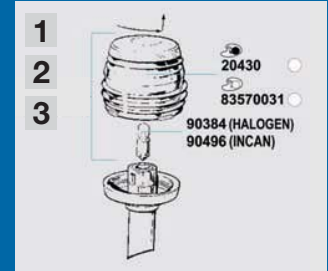

Protection

IP 45

Electric

2 wire, 160 mm /6.3" lead, 0.82 mm² /AWG 18

mm/inch

Bulb included		Vessels	Visibility	Housing color	Pedestal L 102 mm 4.0"	Pedestal L 203 mm 8.0"
Description						
1		< 50 m	2 nm	black	20040	20080
			2 nm	white	20041	20081

mm/inch

Bulb included		Vessels	Visibility	Housing color			
Description					L 356 mm 14.0"	L 356 mm 18.0"	L 914 mm 36.0"
2		< 50 m	2 nm	black	20140	20180	3570046
			2 nm	white	20141	20181	3570346

3

mm/inch

Bulb included											
Description	Vessels	Visibility	Housing color	L 190 mm 7.5"	L 305 mm 12.0"	L 610 mm 24.0"	L 1066 mm 42.0"	L 1220 mm 48.0"	L 1370 mm 54.0"	L 1520 mm 60.0"	
	< 12 m	2 nm	black	20106	20112						
		2 nm	white	20107							
	< 50 m	2 nm	black	20507							
		2 nm	white								
	< 50 m	2 nm	black				20420	20480	20540	20600	
		2 nm	white				20421	20481	20541	20601	
	< 50 m	2 nm	black			20240					