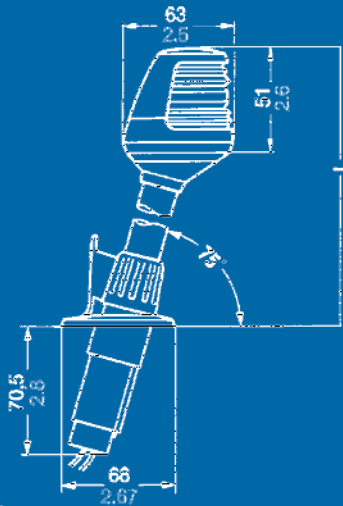

Protection

IP 45

Electric

2 wire, 160 mm /6.3" lead, 0.82 mm² /AWG 18

mm/inch

Bulb included		Vessels	Visibility	Housing color	Pedestal L 102 mm 4.0"	Pedestal L 203 mm 8.0"
Description						
1		< 50 m	2 nm	black	20040	20080
			2 nm	white	20041	20081

mm/inch

Bulb included		Vessels	Visibility	Housing color			
Description					L 356 mm 14.0"	L 356 mm 18.0"	L 914 mm 36.0"
2		< 50 m	2 nm	black	20140	20180	3570046
			2 nm	white	20141	20181	3570346

3

mm/inch

Bulb included											
Description	Vessels	Visibility	Housing color	L 190 mm 7.5"	L 305 mm 12.0"	L 610 mm 24.0"	L 1066 mm 42.0"	L 1220 mm 48.0"	L 1370 mm 54.0"	L 1520 mm 60.0"	
	< 12 m	2 nm	black	20106	20112						
		2 nm	white	20107							
	< 50 m	2 nm	black	20507							
		2 nm	white								
	< 50 m	2 nm	black				20420	20480	20540	20600	
		2 nm	white				20421	20481	20541	20601	
	< 50 m	2 nm	black			20240					