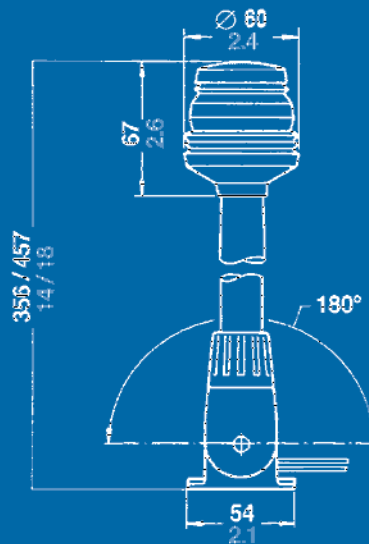

2

mm/inch

Bulb included							1	2
Description		Vessels	Wattage	Visibility	Housing color			
	starboard	< 12 m	5 W	1 nm	black	20200	20202	
					white	20201	20203	
	port	< 12 m	5 W	1 nm	black	20300	20302	
					white	20301	20303	
	bicolor	< 12 m	5 W	1 nm	black	20100		
					white	20101		
	masthead	< 12 m	5 W	2 nm	black	20400		
					white	20401		
	stern	< 50 m	5 W	2 nm	black	20500	20502	
					white		20503	
	masthead all-round	< 12 m	5 W	2 nm	black	20410		

Protection

IP 45

Electric

2 wire, 160 mm /6.3" lead, 0.82 mm² /AWG 18

mm/inch

Bulb included		Vessels	Visibility	Housing color	Pedestal L 102 mm 4.0"	Pedestal L 203 mm 8.0"
Description						
1		< 50 m	2 nm	black	20040	20080
			2 nm	white	20041	20081

mm/inch

Bulb included		Vessels	Visibility	Housing color			
Description					L 356 mm 14.0"	L 356 mm 18.0"	L 914 mm 36.0"
2		< 50 m	2 nm	black	20140	20180	3570046
			2 nm	white	20141	20181	3570346

3

mm/inch

Bulb included											
Description	Vessels	Visibility	Housing color	L 190 mm 7.5"	L 305 mm 12.0"	L 610 mm 24.0"	L 1066 mm 42.0"	L 1220 mm 48.0"	L 1370 mm 54.0"	L 1520 mm 60.0"	
	< 12 m	2 nm	black	20106	20112						
		2 nm	white	20107							
	< 50 m	2 nm	black	20507							
		2 nm	white								
	< 50 m	2 nm	black				20420	20480	20540	20600	
		2 nm	white				20421	20481	20541	20601	
	< 50 m	2 nm	black			20240					