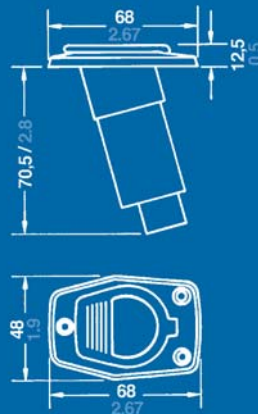

mm/inch

	Description	Housing color	
4	plug-in base	black	20700
		white	20701