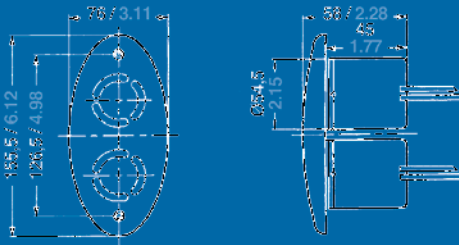

### Colors

Black, white or off-white; stainless steel cover available as extra.

1

mm/inch

2

mm/inch

3

mm/inch

4

mm/inch

5

mm/inch

Bulb included		1	2	3	4	5
Description	Housing color	12 V 106 - 108 db (A)	12 V 110 - 112 db (A)	12 V 106 - 108 db (A)	12 V 106 - 108 db (A)	12 V 106 - 108 db (A)
Electronic horns	Black	84100	84200	84400	84300	84500
Electronic horns	White	84101	84201	84401	84301	84501
Electronic horns	Cream	84102	84202	84402	84302	84502
<b>Optional Stainless Steel Cover</b>	Stainless Steel	84132	84232	84432	84332	84532