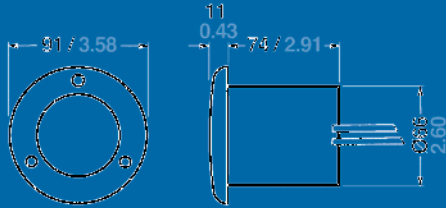

### Colors

Black, white or off-white; stainless steel cover available as extra.

1

mm/inch

2

mm/inch

3

mm/inch

4

mm/inch

5

mm/inch

Bulb included		1	2	3	4	5
Description	Housing color	12 V 106 - 108 db (A)	12 V 110 - 112 db (A)	12 V 106 - 108 db (A)	12 V 106 - 108 db (A)	12 V 106 - 108 db (A)
Electronic horns	Black	84100	84200	84400	84300	84500
Electronic horns	White	84101	84201	84401	84301	84501
Electronic horns	Cream	84102	84202	84402	84302	84502
<b>Optional Stainless Steel Cover</b>	Stainless Steel	84132	84232	84432	84332	84532