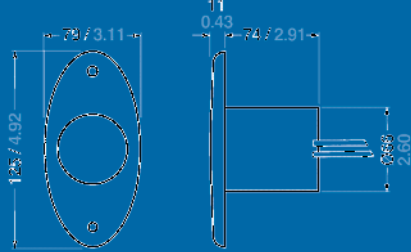

### Electric

(1) (3) (4) (5) 2 wire (2) 4 wire.

### Mounting

Small design allows for mounting in various locations.

### Colors

Black, white or off-white; stainless steel cover available as extra.

1

mm/inch

2

mm/inch

3

mm/inch