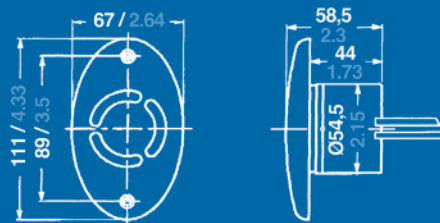

### Mounting

Small design allows for mounting in various locations.

### Colors

Black, white or off-white; stainless steel cover available as extra.

1

mm/inch

2

mm/inch

3

mm/inch

4

mm/inch

5

mm/inch

Bulb included		1	2	3	4	5
Description	Housing color	12 V 106 - 108 db (A)	12 V 110 - 112 db (A)	12 V 106 - 108 db (A)	12 V 106 - 108 db (A)	12 V 106 - 108 db (A)
Electronic horns	Black	84100	84200	84400	84300	84500
Electronic horns	White	84101	84201	84401	84301	84501
Electronic horns	Cream	84102	84202	84402	84302	84502
<b>Optional Stainless Steel Cover</b>	Stainless Steel	84132	84232	84432	84332	84532