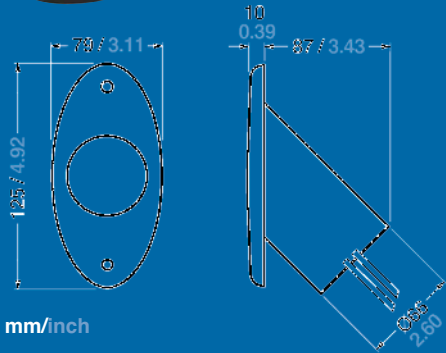

### Mounting

Small design allows for mounting in various locations.

### Colors

Black, white or off-white; stainless steel cover available as extra.

1

mm/inch

2

mm/inch

3

mm/inch

4

mm/inch

5

mm/inch

Bulb included		1	2	3	4	5
Description	Housing color	12 V 106 - 108 db (A)	12 V 110 - 112 db (A)	12 V 106 - 108 db (A)	12 V 106 - 108 db (A)	12 V 106 - 108 db (A)
Electronic horns	Black	84100	84200	84400	84300	84500
Electronic horns	White	84101	84201	84401	84301	84501
Electronic horns	Cream	84102	84202	84402	84302	84502
<b>Optional Stainless Steel Cover</b>	Stainless Steel	84132	84232	84432	84332	84532